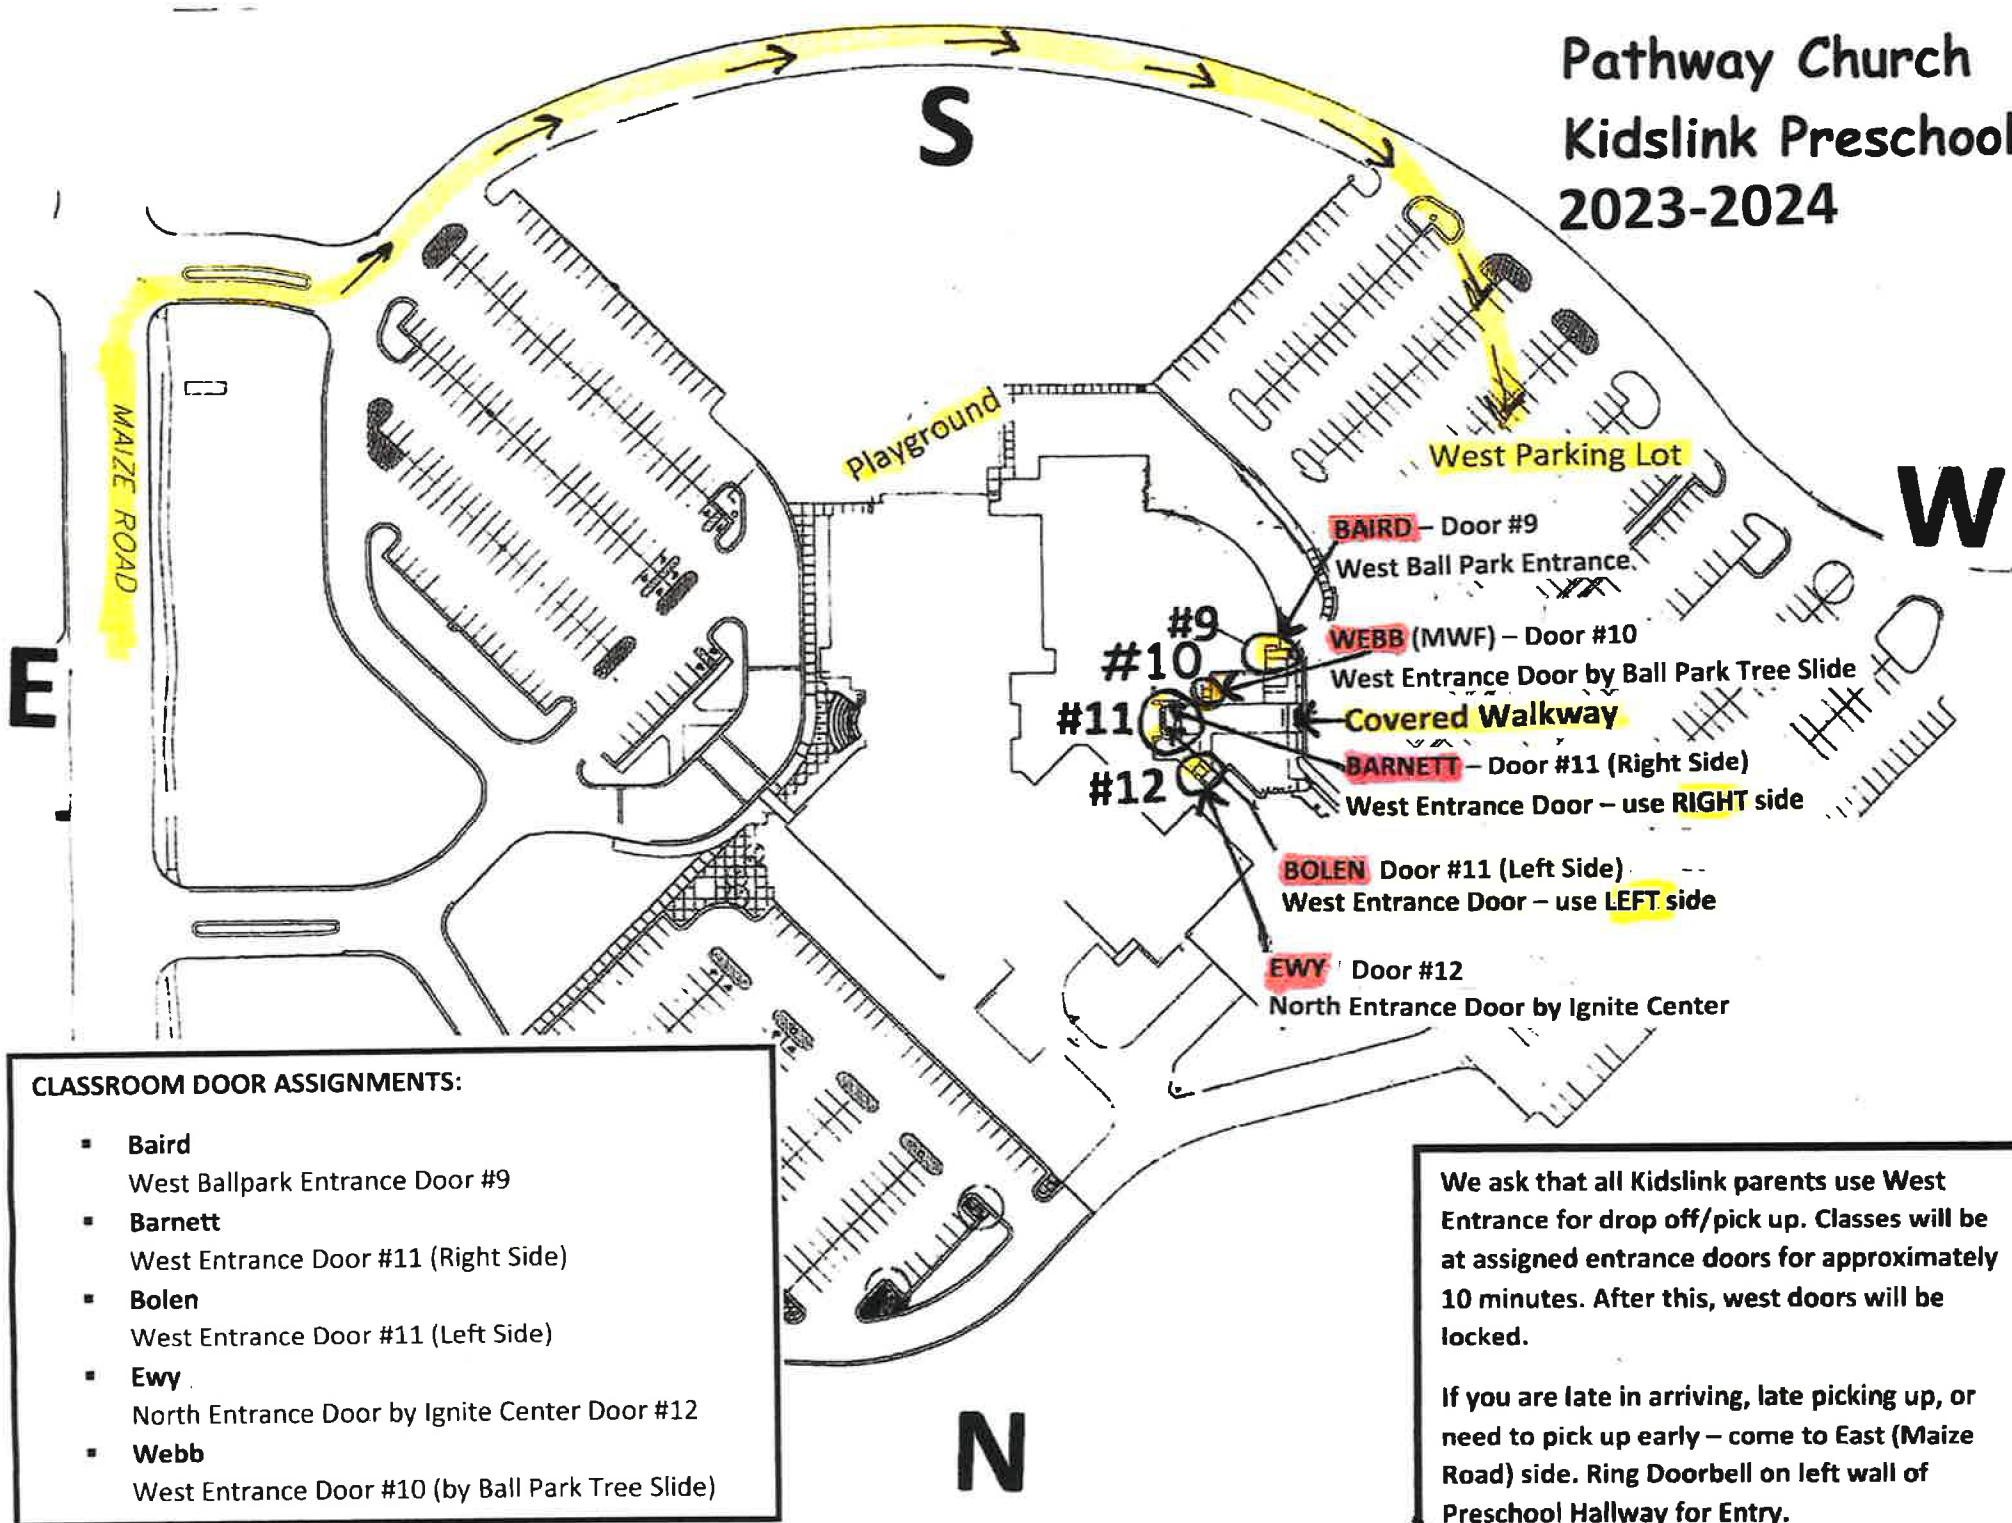

# Pathway Church Kidslink Preschool 2023-2024

## CLASSROOM DOOR ASSIGNMENTS:

- **Baird**  
West Ballpark Entrance Door #9
- **Barnett**  
West Entrance Door #11 (Right Side)
- **Bolen**  
West Entrance Door #11 (Left Side)
- **Ewy**  
North Entrance Door by Ignite Center Door #12
- **Webb**  
West Entrance Door #10 (by Ball Park Tree Slide)

We ask that all Kidslink parents use West Entrance for drop off/pick up. Classes will be at assigned entrance doors for approximately 10 minutes. After this, west doors will be locked.

If you are late in arriving, late picking up, or need to pick up early - come to East (Maize Road) side. Ring Doorbell on left wall of Preschool Hallway for Entry.